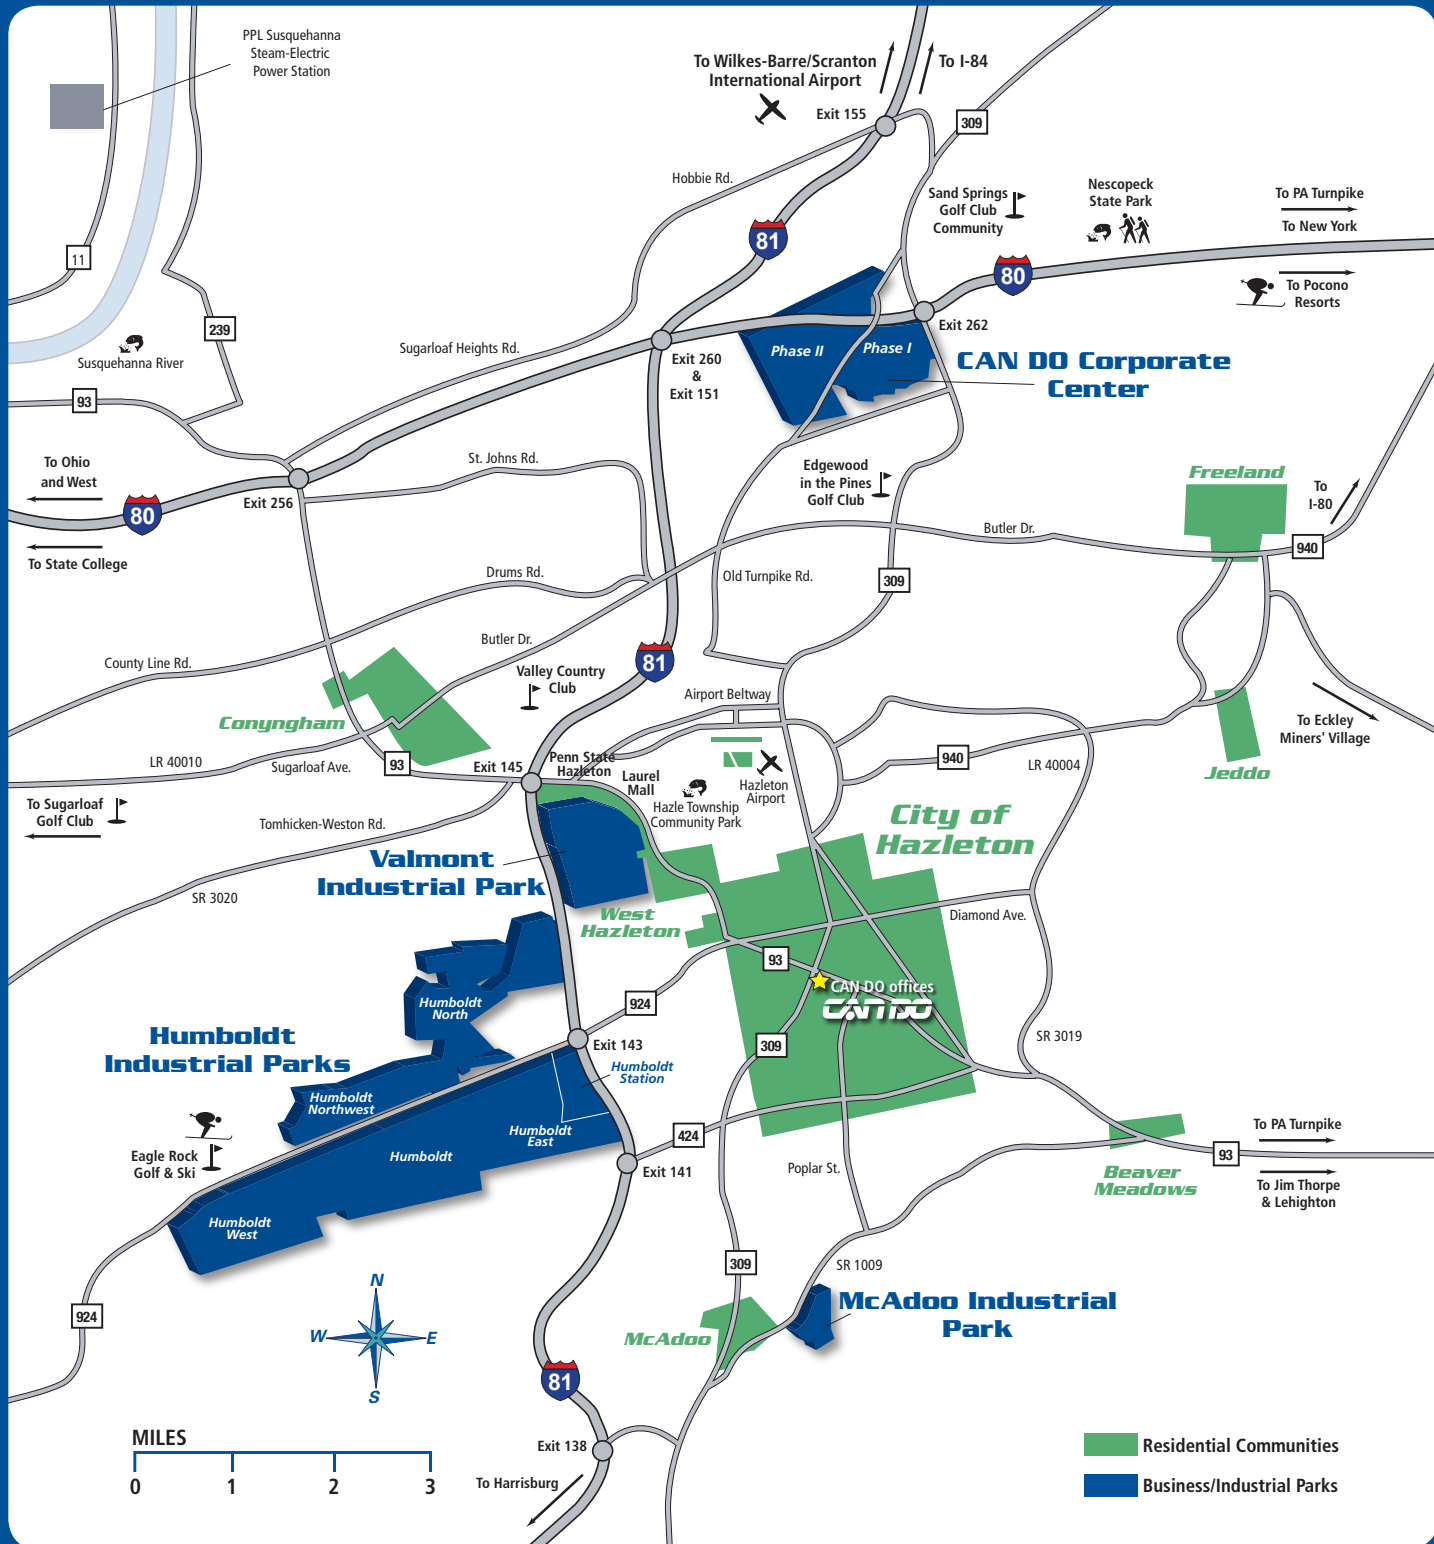

GREATER HAZLETON

Northeastern Pennsylvania's Interstate Crossroads

This map can be used to locate business/industrial parks, shopping and recreation areas, and larger residential communities in Greater Hazleton.

One of the world's most lucrative trade zones – the US Northeast

Strategically located near Interstates 80, 81, 84, and 476, Greater Hazleton puts your company within a 300-mile radius of nearly half of the population and total production of the entire nation.

- New York City – 135 miles
- Washington, D.C. – 204 miles
- Philadelphia – 110 miles
- Baltimore – 180 miles
- Pittsburgh – 249 miles
- Harrisburg – 80 miles
- Boston – 331 miles

Business and Industrial Parks

CAN DO Corporate Center

Humboldt Industrial Parks

- Humboldt
- Humboldt East
- Humboldt North
- Humboldt Northwest
- Humboldt Station
- Humboldt West

Valmont Industrial Park

McAdoo Industrial Park

Hazleton Commerce Center